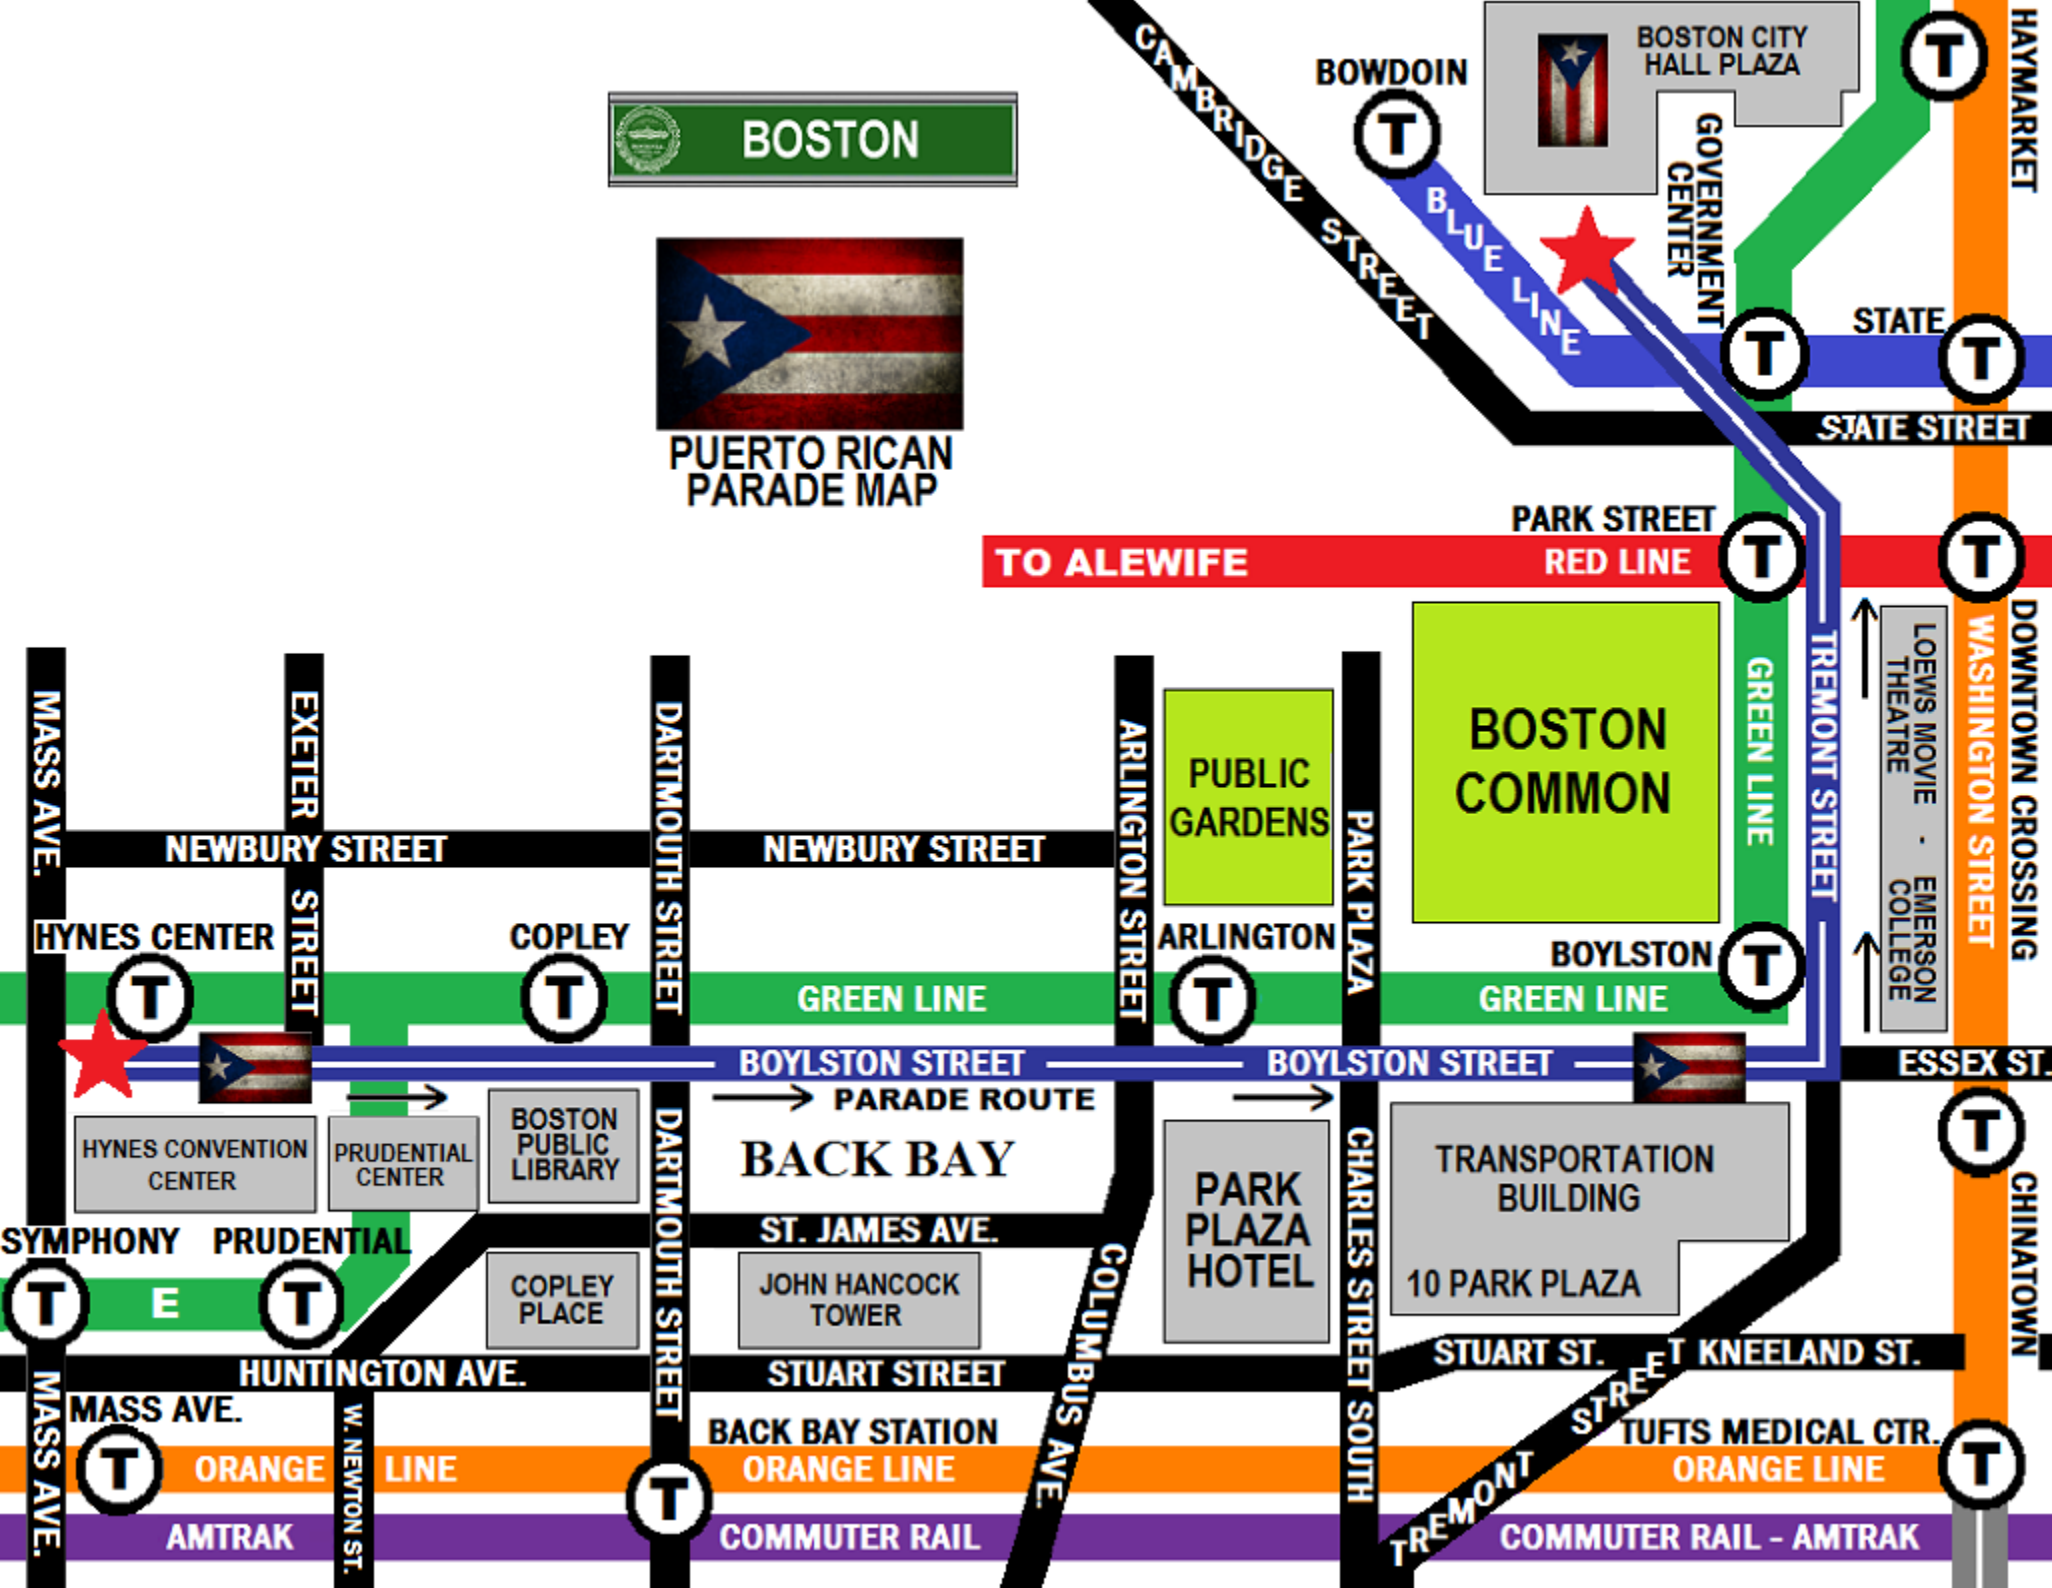

BOSTON

PUERTO RICAN PARADE MAP

BOWDOIN

BLUE LINE

BOSTON CITY HALL PLAZA

GOVERNMENT CENTER

STATE

STATE STREET

PARK STREET

TO ALEWIFE

RED LINE

DOWNTOWN CROSSING
WASHINGTON STREET

CHINATOWN

MASS AVE.

EXETER STREET

DARTMOUTH STREET

ARLINGTON STREET

PARK PLAZA

TREMONT STREET

ESSEX ST.

NEWBURY STREET

NEWBURY STREET

HYNES CENTER

COPLEY

JOHN HANCOCK TOWER

MASS AVE.

HUNTINGTON AVE.

STUART STREET

STUART ST. T KNEELAND ST.

MASS AVE.

ORANGE LINE

BACK BAY STATION